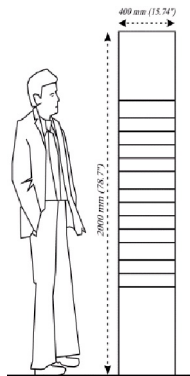

Interior Facility Identity Signs

INTERIOR

Metal Extrusion System 2

MES 1

800-4-ANY-SIGN.com

"Call or Click"

Industrial Design/ Engineering/ Marketing/ Signs/ Displays/ Exhibits/ Visual Solutions