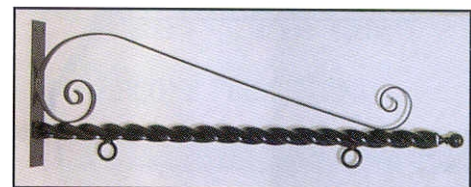

INTERIOR FACILITY BRACKET SYSTEM

The 24" long bracket with 18" x 12" white powder coated steel sign blank. Comes with "S" hooks for mounting sign to bracket. Bracket can bolt or strap to wall. Holes are on 10-1/4" centers.

The 36" long bracket with 24" x 18" white powder coated steel sign blank. Comes with "S" hooks for mounting sign to bracket. Bracket can bolt or strap to wall. Holes are on 21-3/4" centers.

The 48" long bracket with 36" x 24" white powder coated steel sign blank. Comes with "S" hooks for mounting sign to bracket. Bracket can bolt or strap to wall. Holes are on 24" centers.

41" Long Deluxe Scroll Bracket

The 41" *long deluxe scroll bracket* with 30" x 24" white powder coated steel sign blank. Bracket can bolt or strap to wall. Bracket has heavy duty decorative bottom bar and eyelets for holding heavier materials. Holes on 21-1/2" centers.

53" Long Deluxe Scroll Bracket

The 53" *long deluxe scroll bracket* with 36" x 24" white powder coated steel sign blank. Bracket can bolt or strap to wall. Bracket has heavy duty decorative bottom bar and eyelets for holding heavier materials. Holes on 30" centers.