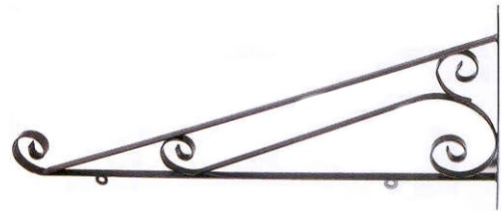

INTERIOR FACILITY BRACKET SYSTEM

The 24" long bracket with 18" x 12" white powder coated steel sign blank. Comes with "S" hooks for mounting sign to bracket. Bracket can bolt or strap to wall. Holes are on 10-1/4" centers.

The 36" long bracket with 24" x 18" white powder coated steel sign blank. Comes with "S" hooks for mounting sign to bracket. Bracket can bolt or strap to wall. Holes are on 21-3/4" centers.

The 48" long bracket with 36" x 24" white powder coated steel sign blank. Comes with "S" hooks for mounting sign to bracket. Bracket can bolt or strap to wall. Holes are on 24" centers.

41" Long Deluxe Scroll Bracket

The 41" *long deluxe scroll bracket* with 30" x 24" white powder coated steel sign blank. Bracket can bolt or strap to wall. Bracket has heavy duty decorative bottom bar and eyelets for holding heavier materials. Holes on 21-1/2" centers.

53" Long Deluxe Scroll Bracket

The 53" *long deluxe scroll bracket* with 36" x 24" white powder coated steel sign blank. Bracket can bolt or strap to wall. Bracket has heavy duty decorative bottom bar and eyelets for holding heavier materials. Holes on 30" centers.