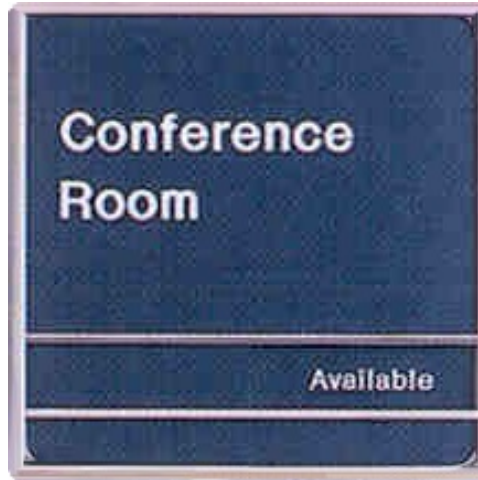

Interior Facility Framing Options

ALUMINUM ARCHITECTURAL FRAMES

INTERIOR
ARCHITECTURAL
FRAMING
SYSTEM

800-4-ANY-SIGN.com

"Call or Click"

Interior Facility Framing Options 6

Industrial Design/ Engineering/ Marketing/ Signs/ Displays/ Exhibits/ Visual Solutions