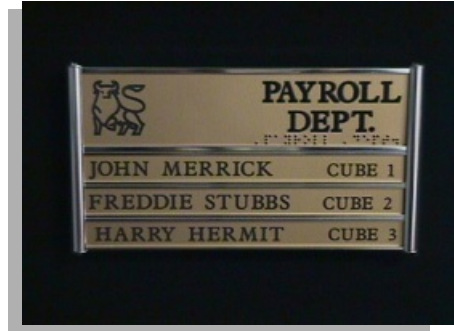

Interior Facility Product Applications

NEON SIGNS

INTERIOR METAL DIRECTORIES

PREMIUM METAL WALL LOGOS

DOOR SIGNS

WALL PLAQUES

SLIDING WINDOW INSERT ADA SIGNS

INTERIOR